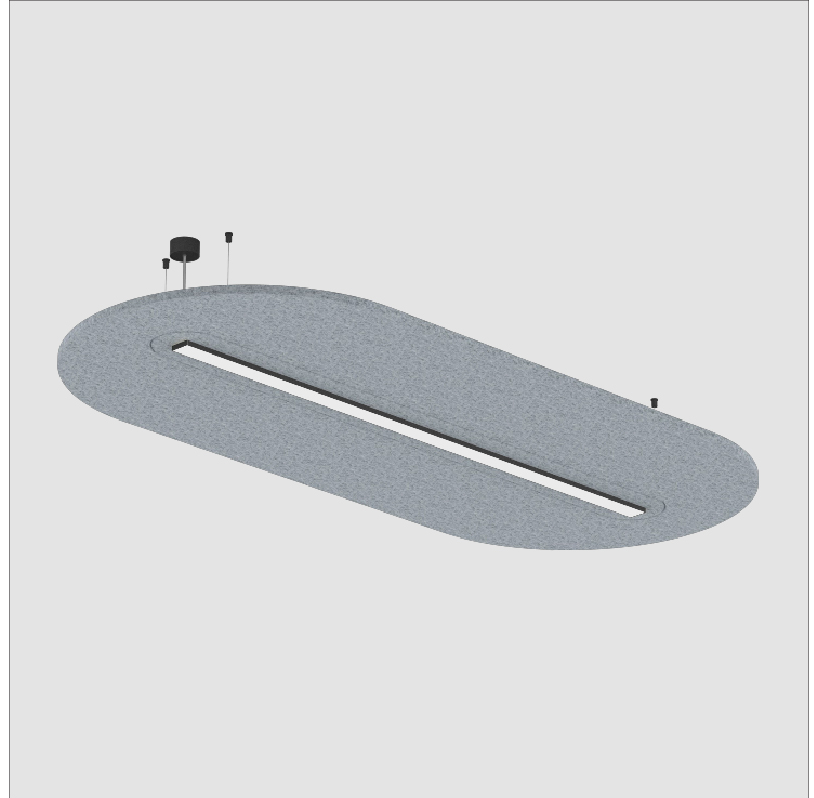

Holder Finish: [SSR / BKV / CWI / CRY / HAB / LAG / UFT / ITA / RUA / RUR / MIC / FTG / MYG / TWT / LOD / PUS / FRO / FUP / KIA / POP / BLS / SPG / MEY / GOH / GUM / CHC / COM / ABZ / JAG](#)

Accent Finish: [OPL / MPM / CMP / BKR / WHR / GCL / WWR / WWL / WDA](#)

Acoustic Finish: [SFW / CYW / SEE / SYN / MTS / PMB / TTN / CYB / STO / DPE / BES / SHB / ARE / ANE / VRD / CRF](#)

Fixture Material: [Acoustic / Aluminum / PMMA](#)

Primary Material: [Acoustic](#)

Cable Details: [2000mm/78 3/4" or 6000mm/236 1/4" Cable, - Transparent](#)

ELECTRICAL

Lamp Type: LED
Input Wattage (W): 38.7
Total Output Wattage (W): 35.5
Dimming: [Non-dimming / DALI Dimming / MATTER Dimming](#)
Driver Included: No
Driver Location: Remote
Driver Class: Class 2
Input Voltage (V): 120 - 277
Upon Request: [0 - 10V Dimming / Phase Dimming](#)

LED

Color Temperature (°K): [2700 / 3000 / 3500 / 4000](#)
Max. Delivered Lumen (lm): Max 5540
Nominal Lumen (lm): Max 6420
CRI: >90 CRI
Lamp Life (hrs): 50000

OPTICAL

RATINGS AND CERTIFICATIONS

Certified By: Certified for North American Standards

© 2026, T 1800-388-3382, F 416-247-9319, www.zaneen.com

Available for International specifications by adding 'INT' at the end of the existing Model #. For assistance on 'custom' specifications, contact zteam@zaneen.com. In a constant effort to supply the best product, we reserve the right to change specifications or materials without notice. The most recent specification sheets are found at zaneen.com