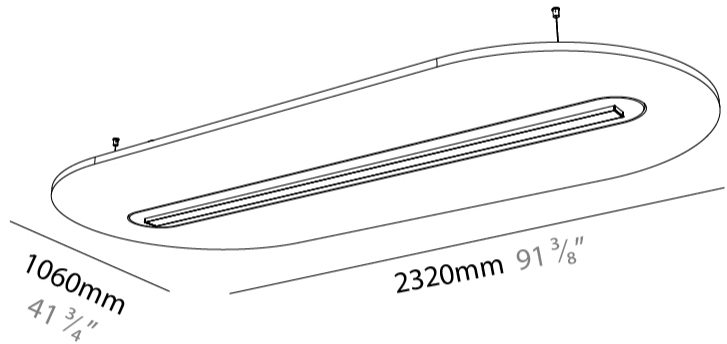

Holder Finish: [SSR / BKV / CWI / CRY / HAB / LAG / UFT / ITA / RUA / RUR / MIC / FTG / MYG / TWT / LOD / PUS / FRO / FUP / KIA / POP / BLS / SPG / MEY / GOH / GUM / CHC / COM / ABZ / JAG](#)

Accent Finish: [OPL / MPM / CMP / BKR / WHR / GCL / WWR / WWL / WDA](#)

Acoustic Finish: [SFW / CYW / SEE / SYN / MTS / PMB / TTN / CYB / STO / DPE / BES / SHB / ARE / ANE / VRD / CRF](#)

Fixture Material: [Acoustic / Aluminum / PMMA](#)

Primary Material: [Acoustic](#)

Cable Details: [2000mm/78 3/4" or 6000mm/236 1/4" Cable, - Transparent](#)

ELECTRICAL

Lamp Type: LED
Input Wattage (W): 38.7
Total Output Wattage (W): 35.5
Dimming: [Non-dimming / DALI Dimming / MATTER Dimming](#)
Driver Included: No
Driver Location: Remote
Driver Class: Class 2
Input Voltage (V): 120 - 277
Upon Request: [0 - 10V Dimming / Phase Dimming](#)

LED

Color Temperature (°K): [2700 / 3000 / 3500 / 4000](#)
Max. Delivered Lumen (lm): Max 5540
Nominal Lumen (lm): Max 6420
CRI: >90 CRI
Lamp Life (hrs): 50000

OPTICAL

RATINGS AND CERTIFICATIONS

Certified By: Certified for North American Standards

© 2026, T 1800-388-3382, F 416-247-9319, www.zaneen.com

Available for International specifications by adding 'INT' at the end of the existing Model #. For assistance on 'custom' specifications, contact zteam@zaneen.com. In a constant effort to supply the best product, we reserve the right to change specifications or materials without notice. The most recent specification sheets are found at zaneen.com