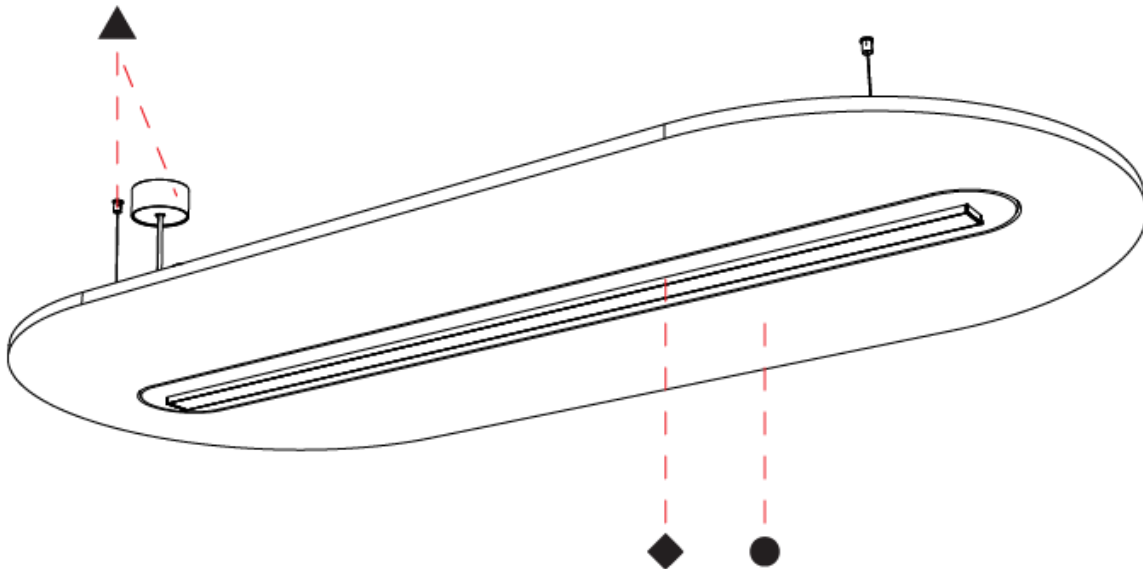

SERENII ROUND SUSPENSION

A3001182-

PROJECT	_____
TYPE	_____
SPECIFIER	_____
QUANTITY	_____
DATE	_____

A